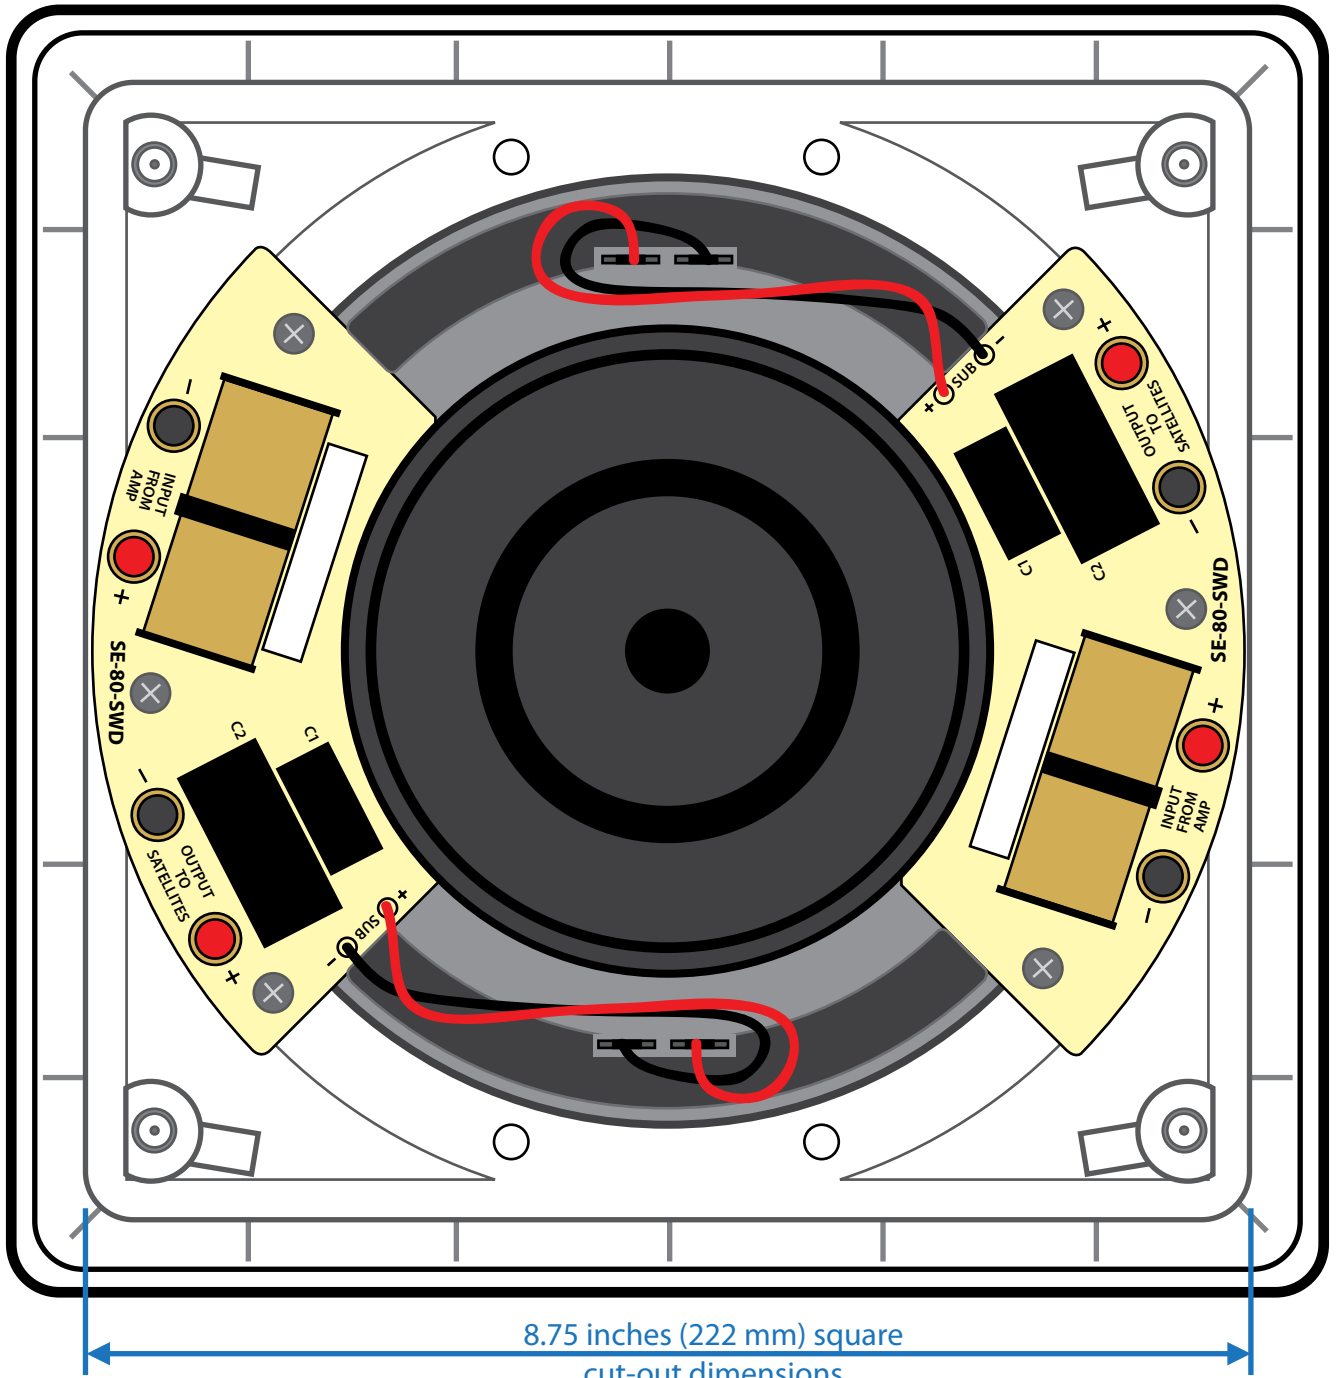

INSTALLATION GUIDE

In-Wall Subwoofer

	Overall (W x H)	Cut-Out (W x H x Depth)
SE-80SWD	10" x 10"	8-3/4" x 8-3/4" x 3-7/8"

OEM SYSTEMS COMPANY
 (775) 355-0405 • (800) 291-0561 FAX
 www.oemsystems.com • info@oemsystems.com