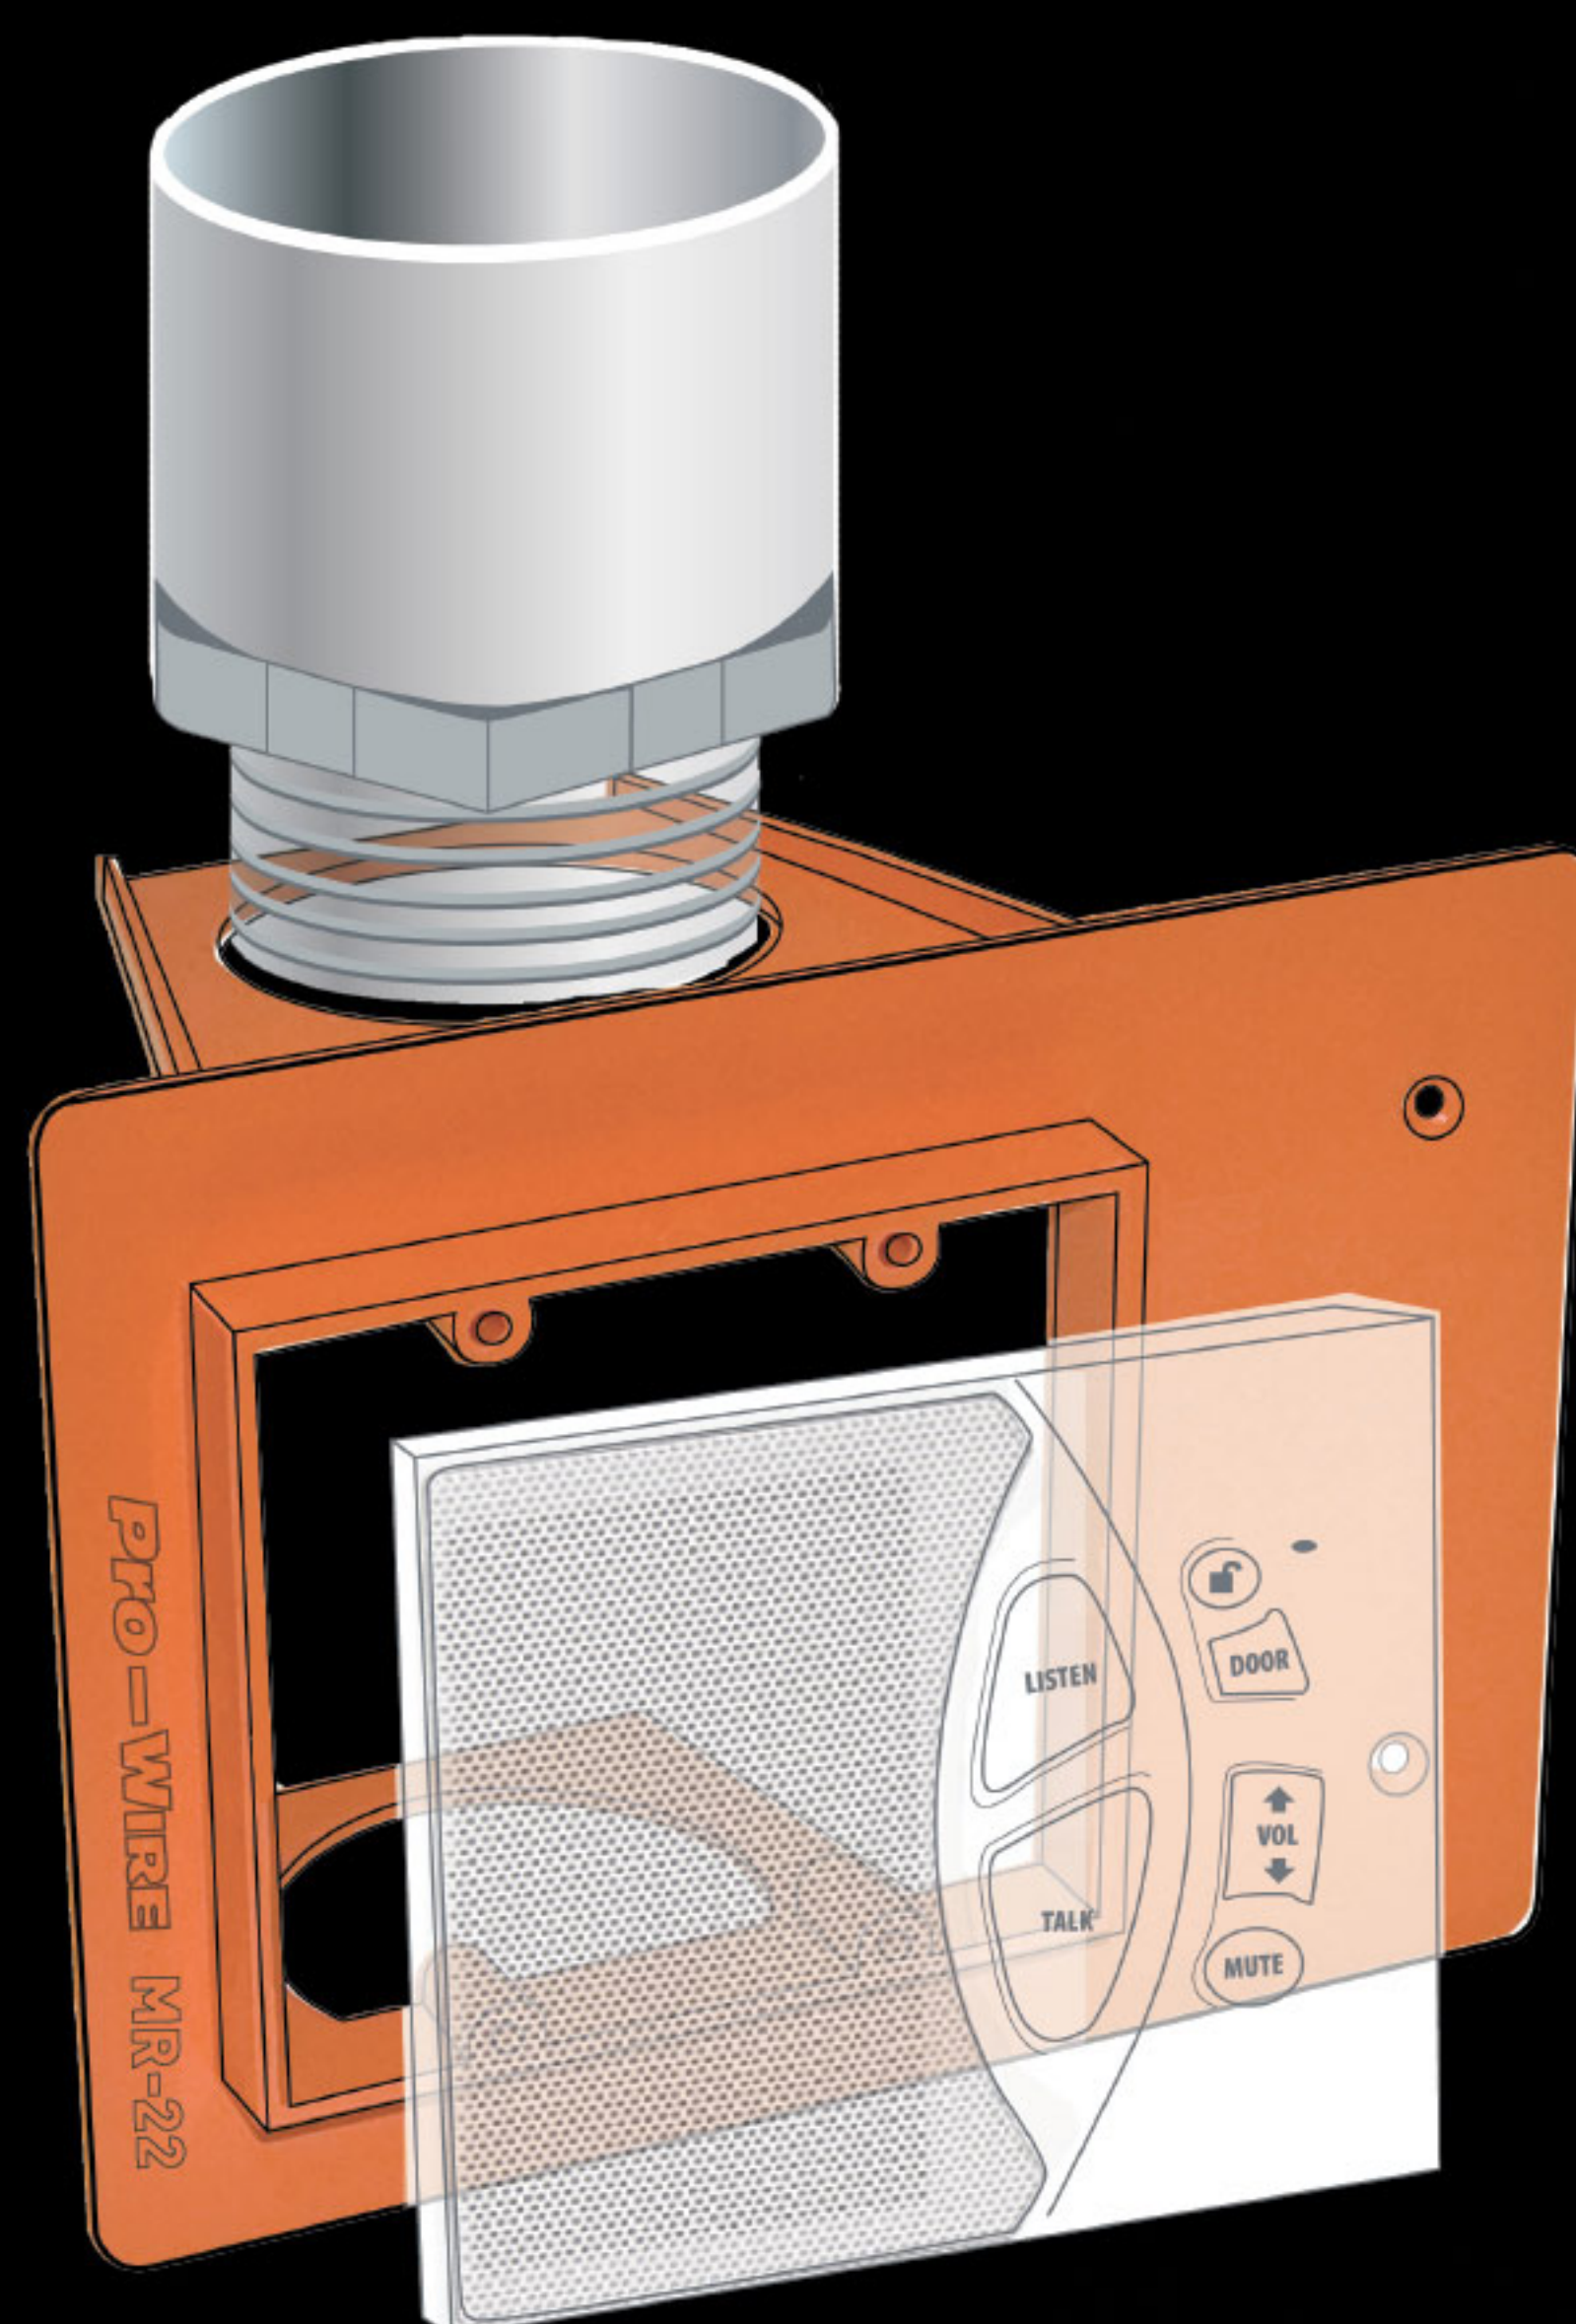

MR-1 shown with security keypad

Other Available Mud Rings:

MR-21
2 Gang
1" conduit
opening

MR-31
3 Gang
1" conduit
openings

MR-32
3 Gang
2" conduit
openings

MR-421
4 Gang
1" & 2"
conduit
openings

MR-8 - 8 Gang
1" & 2" conduit
openings

Mud Rings for Multiple Devices:

MR-1: Single Gang Mud Ring

The MR-1 is a combination speaker locator & mud ring. It utilizes a unique group of features making it versatile & cost effective.

MR-22: Dual Gang Mud Ring

2 Gang with 2" conduit openings

Model above also available as MR-21 with 1" conduit openings.