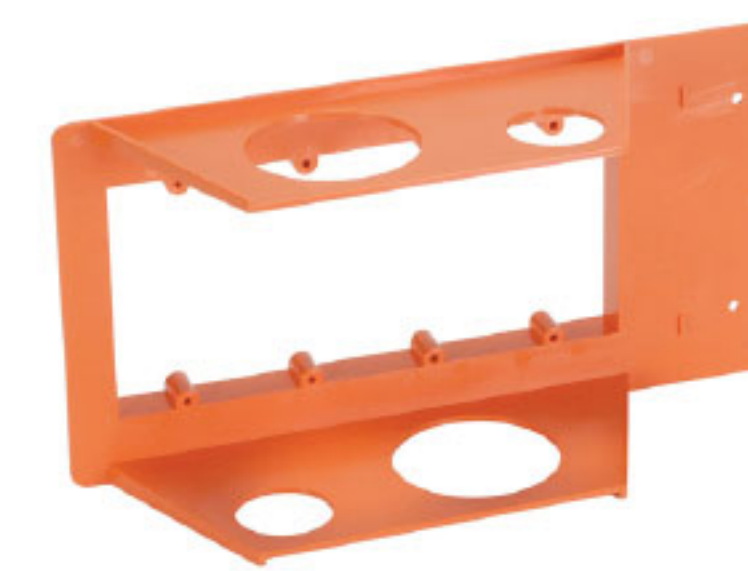

MR-1 shown with security keypad

Other Available Mud Rings:

MR-21
2 Gang
1" conduit
opening

MR-31
3 Gang
1" conduit
openings

MR-32
3 Gang
2" conduit
openings

MR-421
4 Gang
1" & 2"
conduit
openings

MR-8 - 8 Gang
1" & 2" conduit
openings

Mud Rings for Multiple Devices:

MR-1: Single Gang Mud Ring

The MR-1 is a combination speaker locator & mud ring. It utilizes a unique group of features making it versatile & cost effective.

MR-22: Dual Gang Mud Ring

2 Gang with 2" conduit openings

Model above also available as MR-21 with 1" conduit openings.