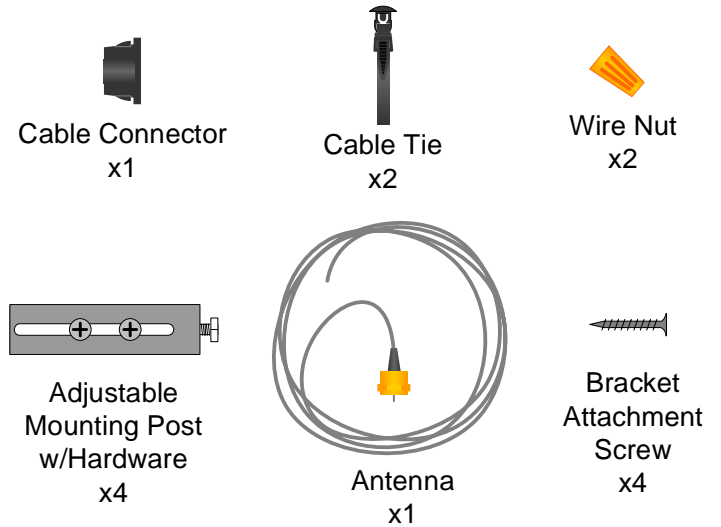

mainstation[®]
 This product is not yet released.

PRELIMINARY MS-16

Installation Kit Details

Contents of Installation Kit

MS-16 In-wall Installation Bracket

MS-16 Power Supply

MS-16 Speaker Termination Tray
w/removable connectors

Cable Connector
x1

Cable Tie
x2

Wire Nut
x2

Adjustable
Mounting Post
w/Hardware
x4

Antenna
x1

Bracket
Attachment
Screw
x4

Cutout Dimensions

Side-view cross-section of Installation Kit in retrofit installation

Installation Kit - Retrofit View

Installation Kit - New Construction View