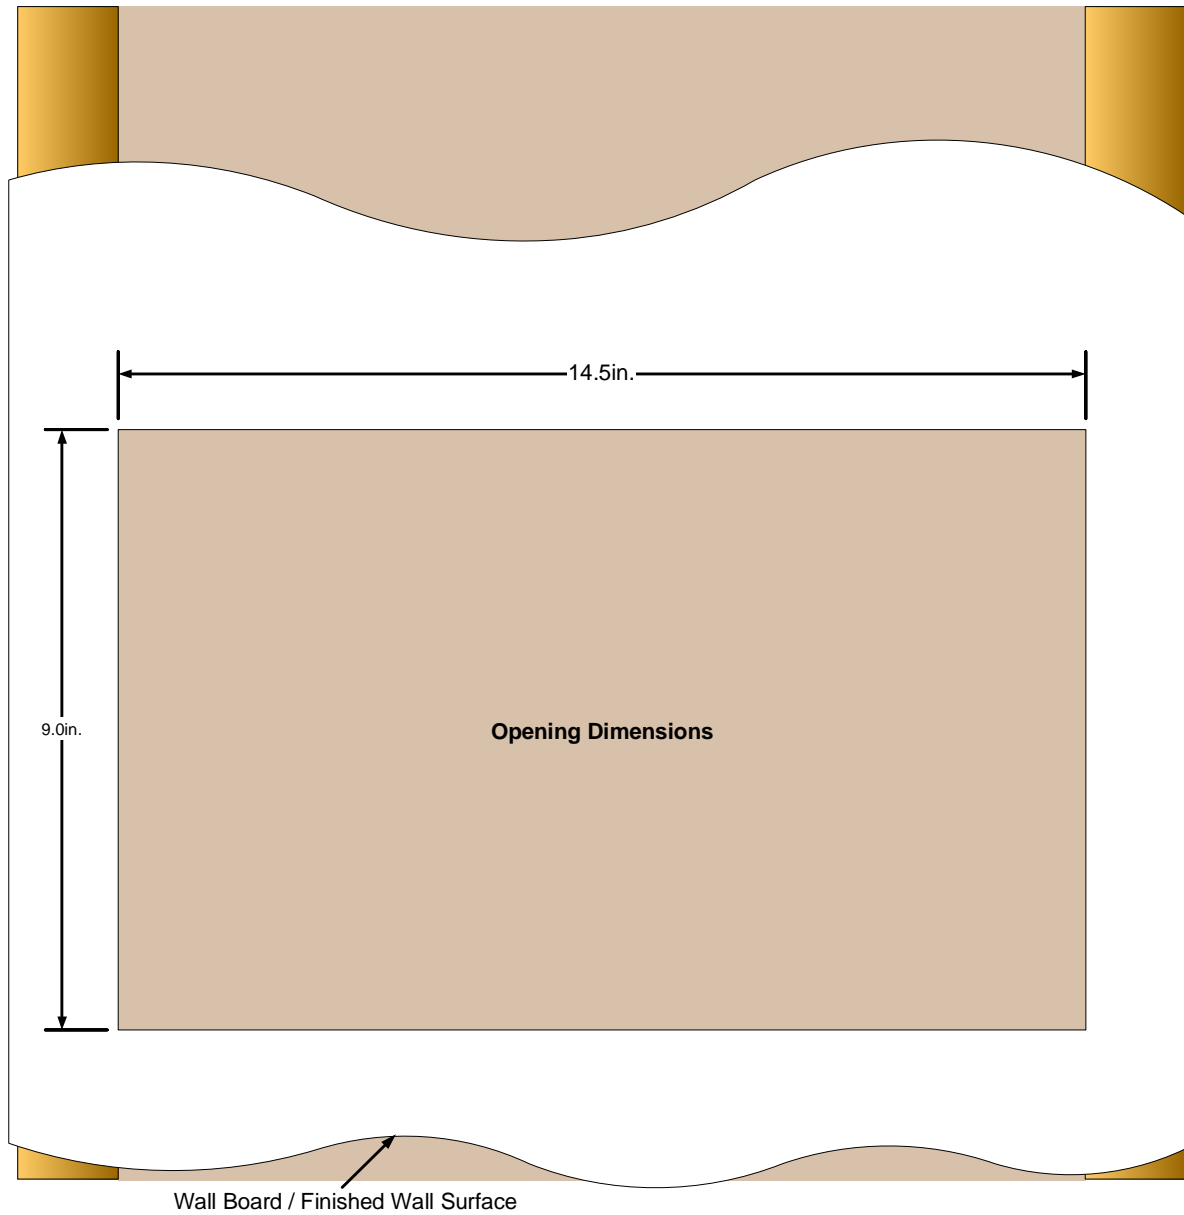

Cable Connector
x1

Cable Tie
x2

Wire Nut
x2

Adjustable
Mounting Post
w/Hardware
x4

Antenna
x1

Bracket
Attachment
Screw
x4

Cutout Dimensions

Side-view cross-section of Installation Kit in retrofit installation