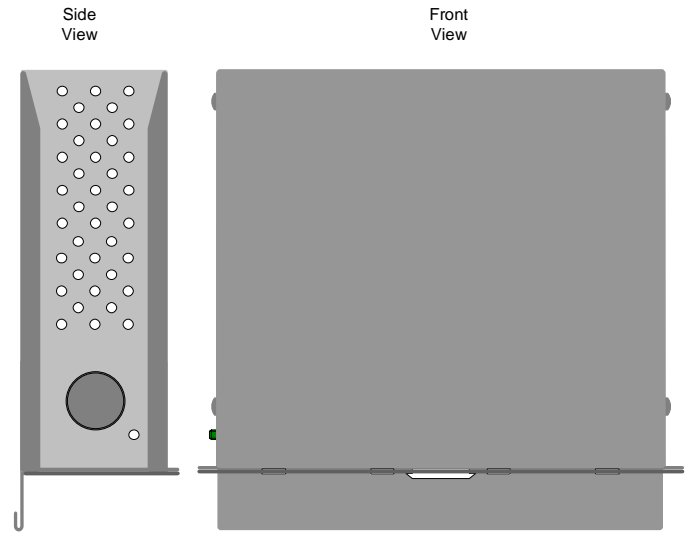

mainstation[®]
 This product is not yet released.

PRELIMINARY MS-16

Installation Kit Details

Contents of Installation Kit

MS-16 In-wall Installation Bracket

MS-16 Power Supply

MS-16 Speaker Termination Tray
w/removable connectors

Cable Connector
x1

Cable Tie
x2

Wire Nut
x2

Adjustable
Mounting Post
w/Hardware
x4

Antenna
x1

Bracket
Attachment
Screw
x4

Cutout Dimensions

Side-view cross-section of Installation Kit in retrofit installation