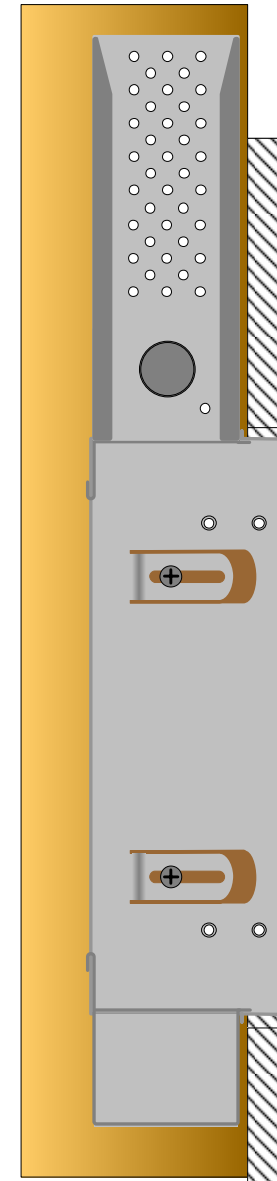

mainstation[®]
 This product is not yet released.

PRELIMINARY MS-16

Installation Kit Details

Contents of Installation Kit

MS-16 In-wall Installation Bracket

MS-16 Power Supply

MS-16 Speaker Termination Tray
w/removable connectors

Cable Connector
x1

Cable Tie
x2

Wire Nut
x2

Adjustable
Mounting Post
w/Hardware
x4

Antenna
x1

Bracket
Attachment
Screw
x4

Cutout Dimensions

Side-view cross-section of Installation Kit in retrofit installation

Installation Kit - Retrofit View

Installation Kit - New Construction View