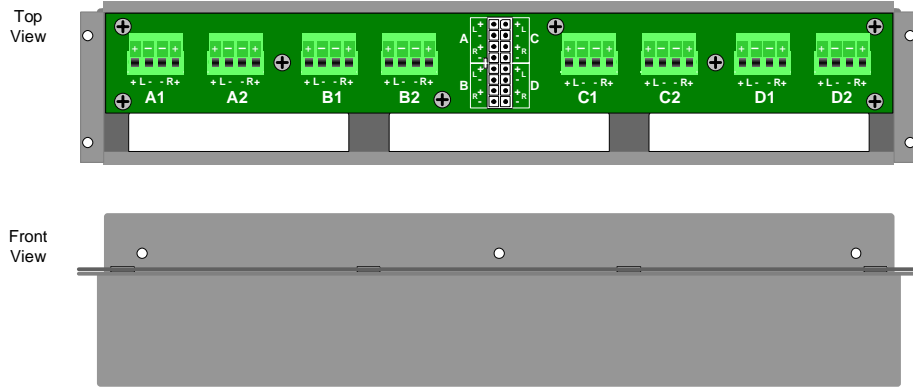

mainstation[®]
 This product is not yet released.

PRELIMINARY MS-16

Installation Kit Details

Contents of Installation Kit

MS-16 In-wall Installation Bracket

MS-16 Power Supply

MS-16 Speaker Termination Tray
w/removable connectors

Cable Connector
x1

Cable Tie
x2

Wire Nut
x2

Adjustable
Mounting Post
w/Hardware
x4

Antenna
x1

Bracket
Attachment
Screw
x4

Cutout Dimensions

Side-view cross-section of Installation Kit in retrofit installation