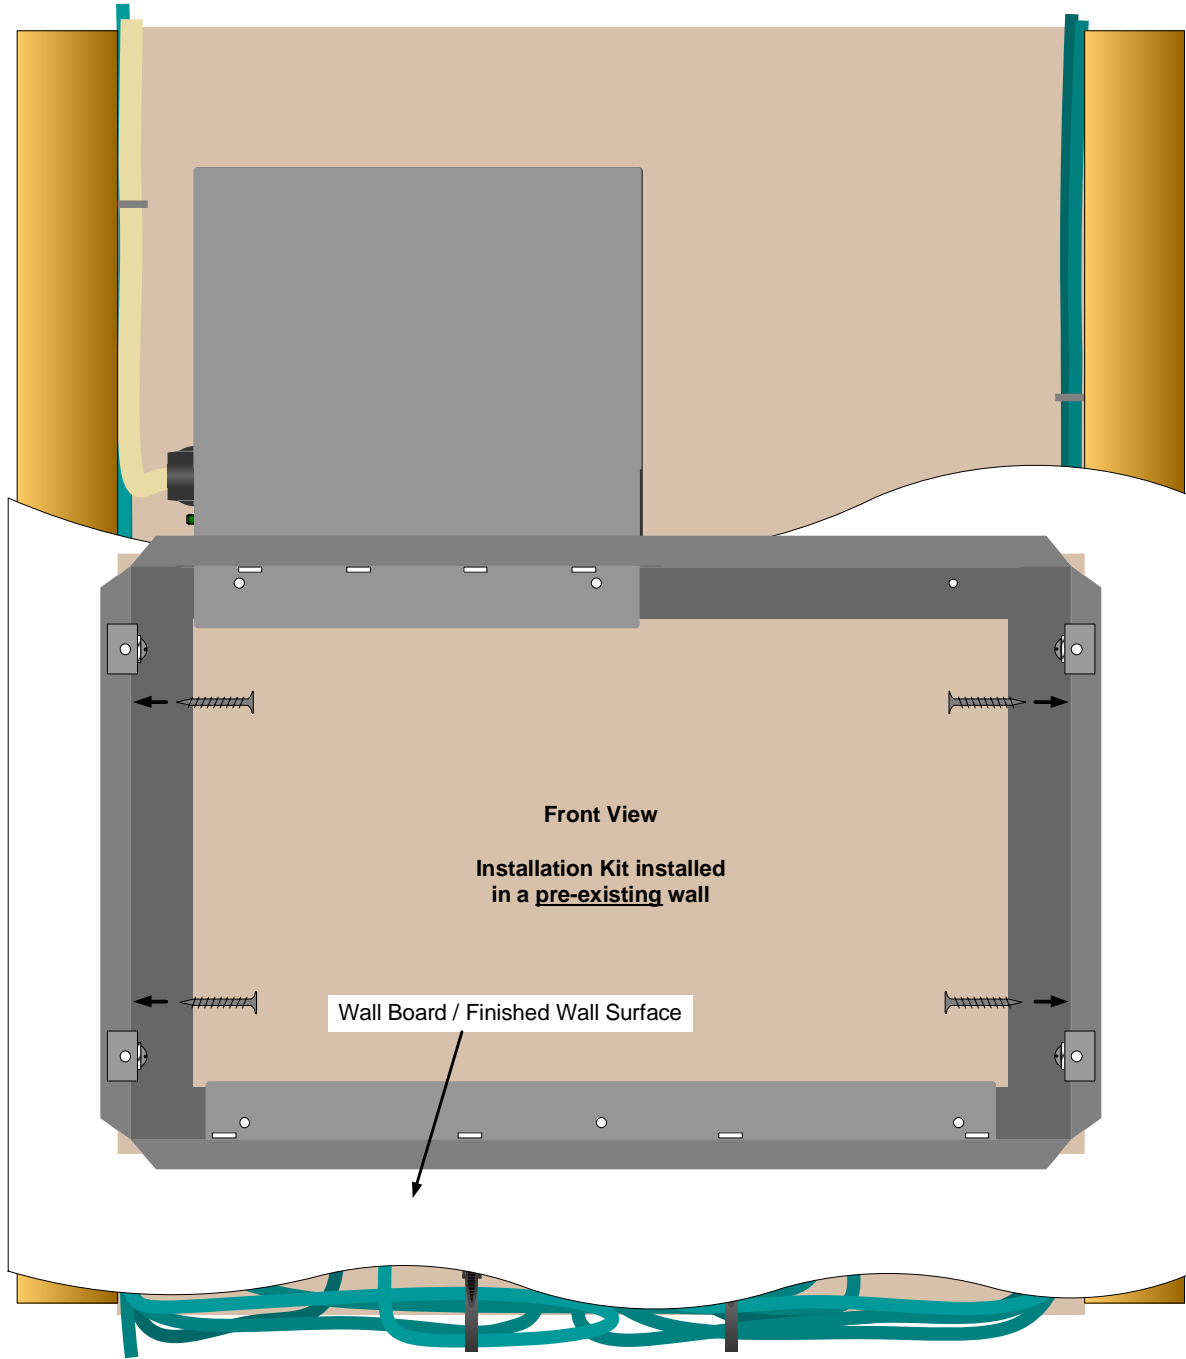

Cable Connector
x1

Cable Tie
x2

Wire Nut
x2

Adjustable
Mounting Post
w/Hardware
x4

Antenna
x1

Bracket
Attachment
Screw
x4

Cutout Dimensions

Side-view cross-section of Installation Kit in retrofit installation

Installation Kit - Retrofit View

Installation Kit - New Construction View