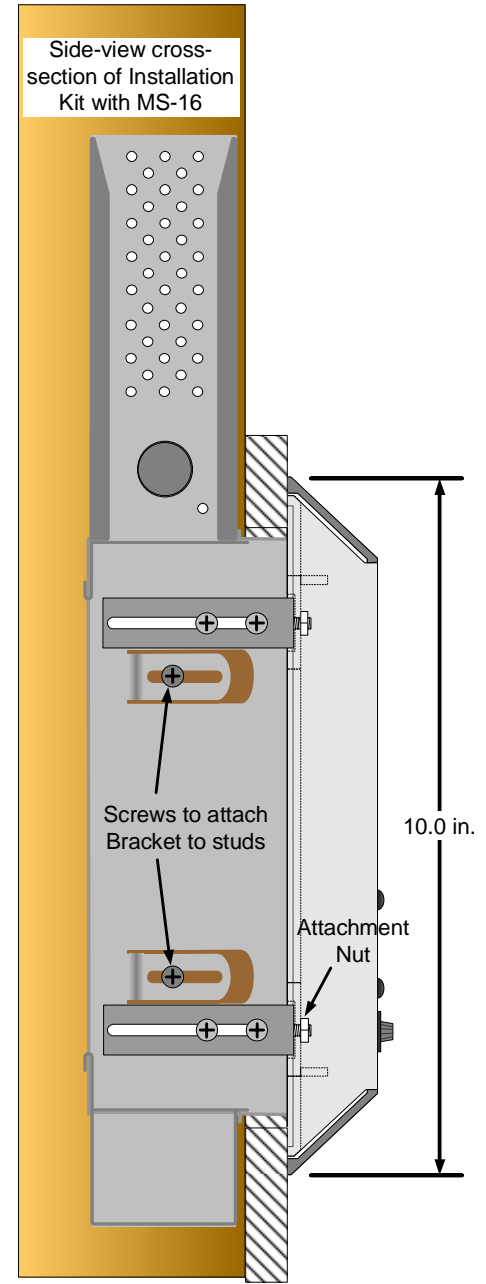

Installation Kit - Retrofit View